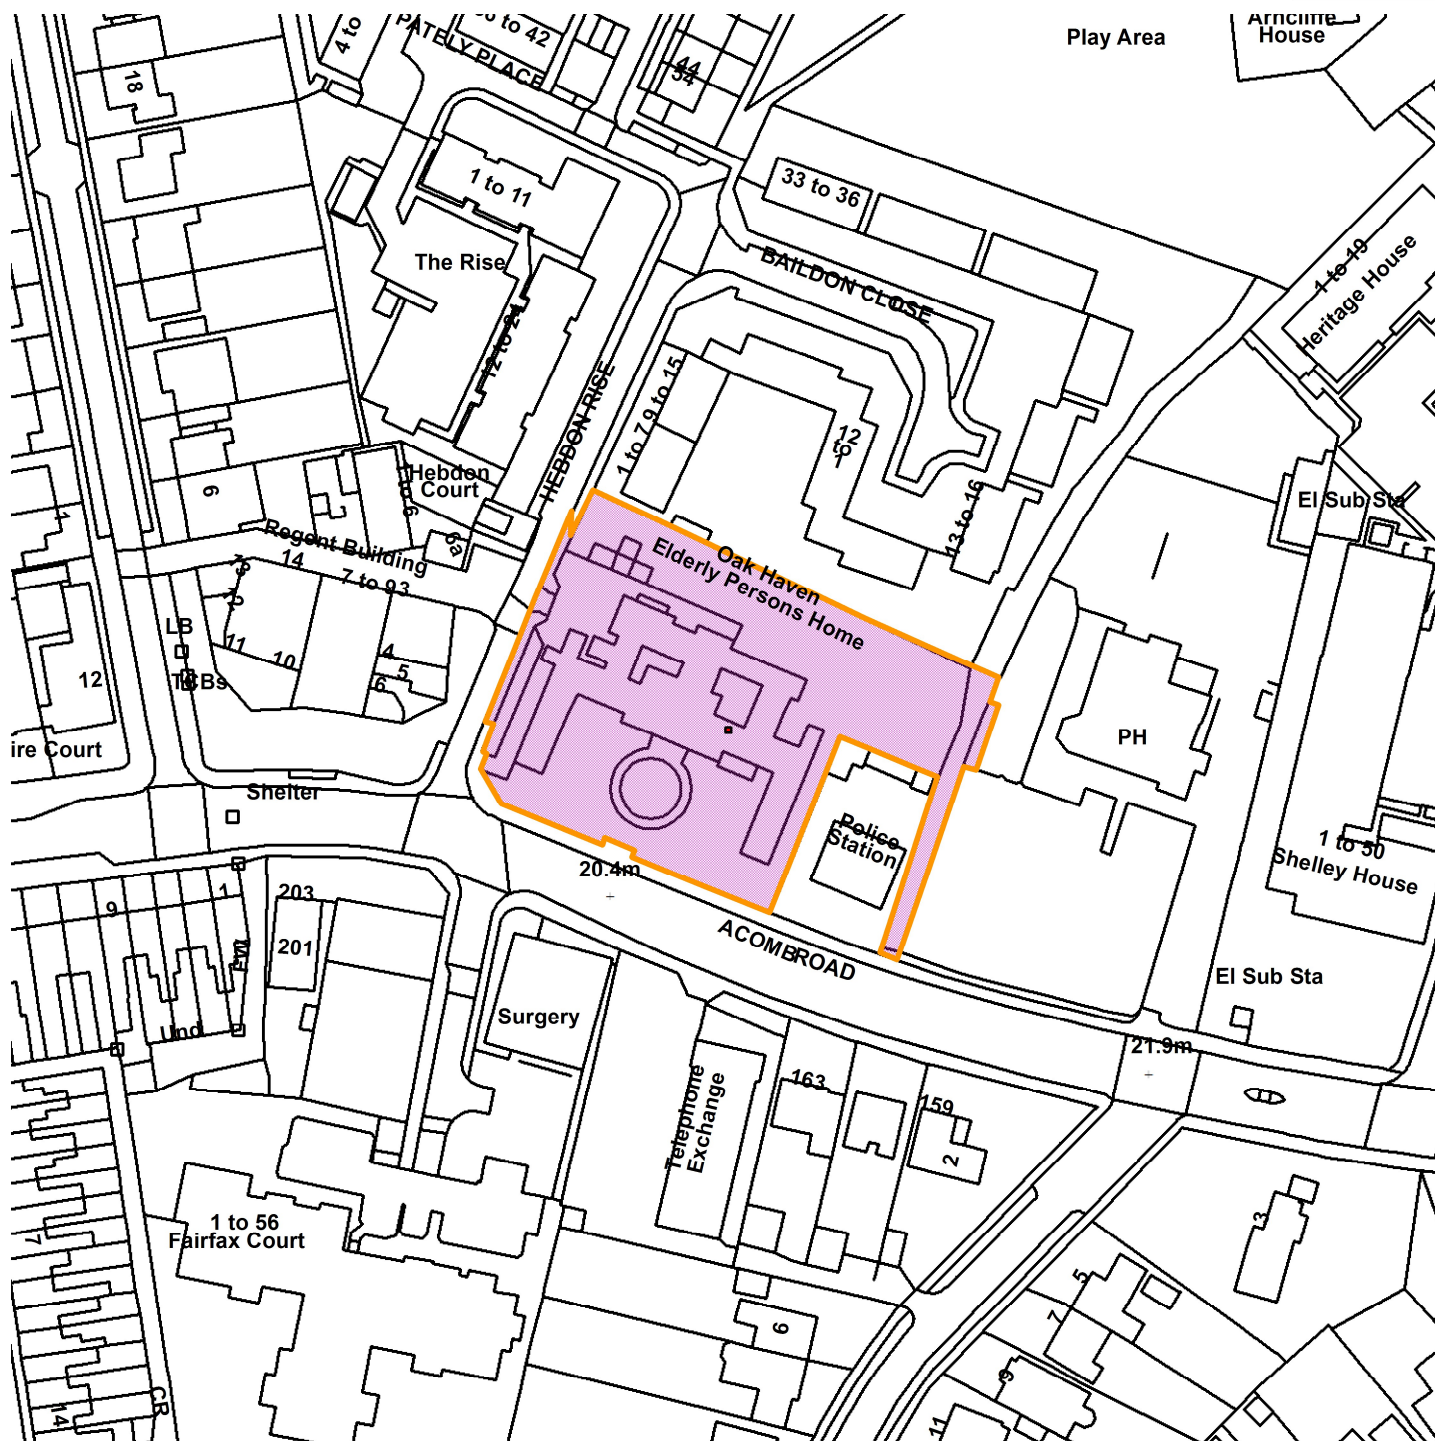

Oak Haven, 144 Acomb Road, York YO24 4HA

22/00304/FULM

GIS by ESRI (UK)

Scale : 1:1293

Reproduced from the Ordnance Survey map with the permission of the Controller of Her Majesty's Stationery Office © Crown Copyright 2000.

Unauthorised reproduction infringes Crown Copyright and may lead to prosecution or civil proceedings.

Produced using ESRI (UK)'s MapExplorer 2.0 - <http://www.esriuk.com>

Organisation	City of York Council
Department	Directorate of Place
Comments	Site Location Plan
Date	21 July 2022
SLA Number	